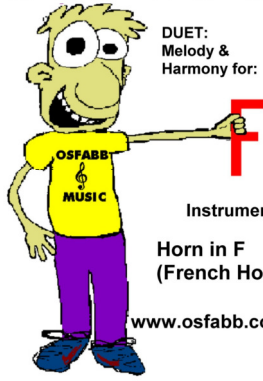

# DOWN BY THE RIVERSIDE

Traditional Gospel

Allegro (M.M. ♩ = c. 120)

Melody **Swing!** ♩ = ♩<sup>3</sup>

Harmony *f*

Gon-na lay down my  
*mf* shake hands a -

M  
H

6 sword and shield  
round the word.  
7 Down by the riv - er - side  
8 Down by the riv - er - side

M  
H

11 Down by the riv - er - sided  
12 Gon - na lay down hands my sword and shield.  
13 Gon - na shake hands a - round the world.  
14 Down by the

M  
H

16 riv - er - side Won't stud-y war no more.  
17 Ain't gon - na stud-y war no more.  
18  
19  
20  
21